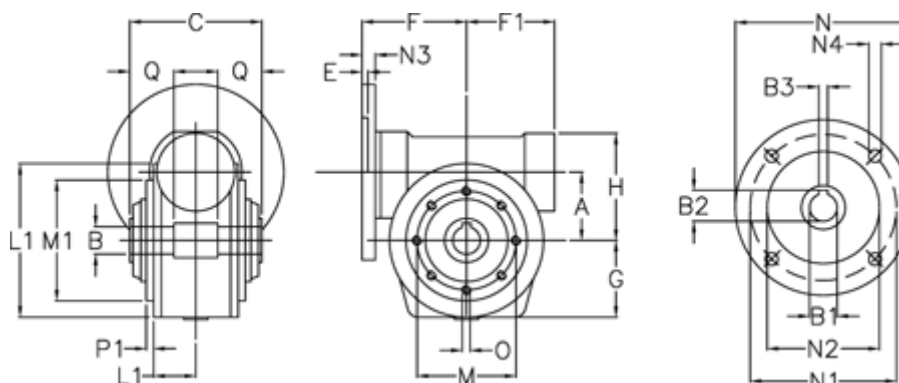

Data Sheet

Article number: 3902049018732
Description: Worm gear
VF 49-P-18-80B5

Measures

A	= 49.5	F1	= 63	N1	= 165
B	= 25 H7	G	= 56	N2	= 130
B1 E7	= 19	H	= 80	N3	= 10
B2	= 21.8	L	= 107.5	N4	= 11.5
B3 H9	= 6	L1	= 36.8	O	= M6x8
C	= 82	M	= 94	P1	= 2.5
E	= 3	M1	= 68	Q	= 22.5
F	= 70	N	= 200		